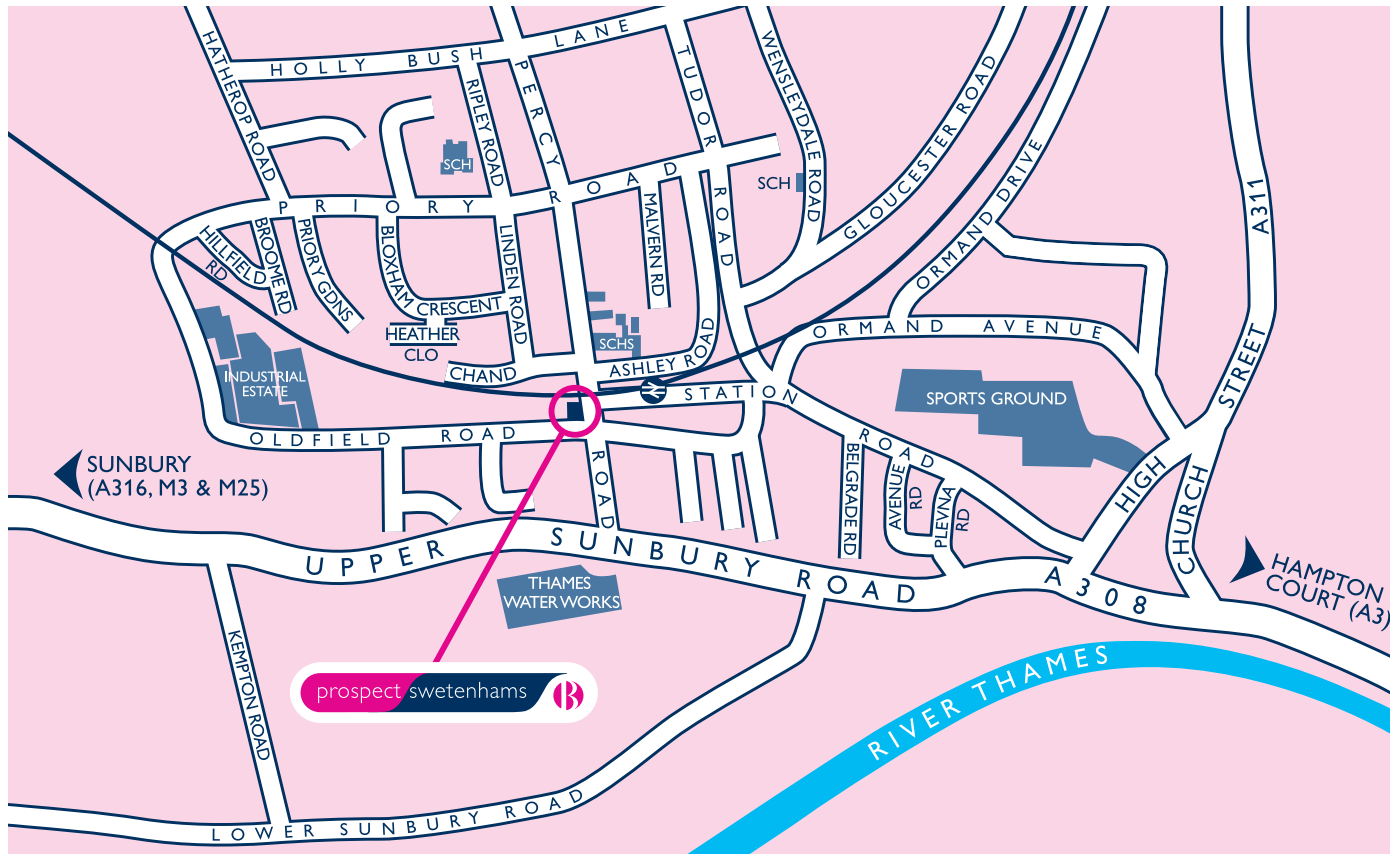

how to find us at Prospect Swetenhams

By train from London

Take the Shepperton train from Waterloo via Wimbledon. Hampton is the stop after Fulwell. Exit the station and turn right. We are just at the end of the road.

By car from Hampton Court

Take A308 to Sunbury for about 1 mile. After traffic lights, take next road on right (Percy Road). We are on the left, on the corner of Oldfield Road and just before the level crossing.

By car from M25

Take M3 to Sunbury and exit at junction 1 (Sunbury). Go right round roundabout and take A308 to Kingston. Travel about 2 miles (past Kempton Park Race Course). Turn left into Percy Road. We are on the left, on the corner of Oldfield Road and just before the level crossing.